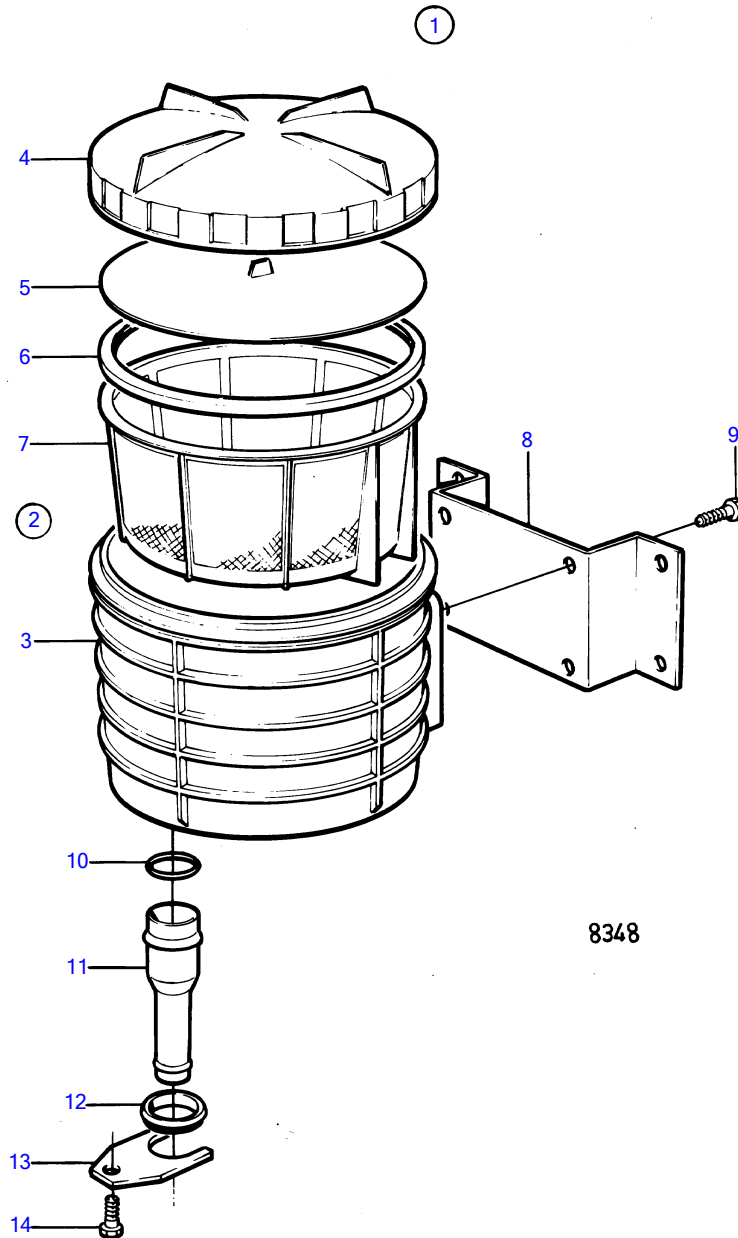

AD31L-A, AD31P-A, AD41L-A, AD41P-A, D41L-A, TAMD31L-A, TAMD31M-A, TAMD31P-A, TAMD31S-A, TAMD41H-A, TAMD41H-B, TAMD41P-A, TAMD41L-A, TAMD41M-A, TMD31L-A, TMD41L-A

AD31L-A, AD31P-A, AD41L-A, AD41P-A, D41L-A, TAMD31L-A, TAMD31M-A, TAMD31P-A, TAMD31S-A, TAMD41H-A, TAMD41H-B, TAMD41P-A, TAMD41L-A, TAMD41M-A, TMD31L-A, TMD41L-A

REF	PART NO.	QTY	DESCRIPTION	NOTES
1	858843	1	Seawater sieve kit	D=32mm
2	845337	1	• Sea water filter	
3	845338	1	• • Strainer housing	
4	845317	1	• • • Cover	
5	845328	1	• • • Pressure plate	
6	838977	1	• • • Sealing	
7	858081	1	• • • Strainer	
8	845960	1	• Bracket	
9	940199	4	• Hexagon screw	
10	845354	2	• Sealing ring	
11	847106	1	• Hose connection	L=80mm
	838582	1	• Hose connection	L=125mm
12	847017	2	• Pipe retainer	
13	847018	2	• Brace	
14	940199	2	• Hexagon screw	